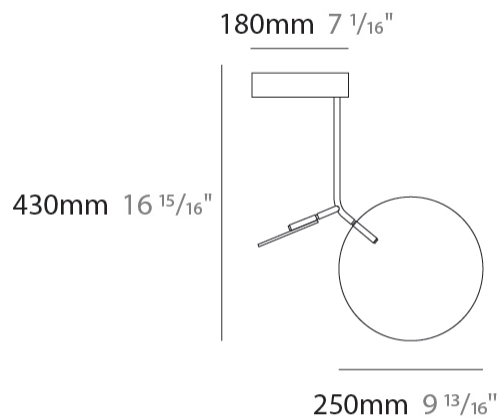

BALLON SUSPENSION

D71031- _____ - _____

base number   Finish Options   Finish Options

1. To build a product code in our configurator select the specify button on the base model # product page
2. To build a manual product code on this datasheet choose from the options listed below in blue font and add the suffix to the base model #

GENERAL

Series: Ballon
Brand: Tunto
Division: Design
Mounting Type: Suspension
Mounting Location: Ceiling
Subcategory: Pendant

PHYSICAL

Shape: Abstract
Width (mm): 390
Width (in): 15 ³/₈
Height (mm): 430
Height (in): 16 ¹⁵/₁₆
Light Distribution: Direct
Diffuser: Opal - PMMA with Small Panel
Fixture Finish: [WAL / OAK / BLK / WHI / GWI / GBK](#)
Holder Finish: [WHI / BLK / GWI / GBK](#)
Fixture Material: Metal / Wood

ELECTRICAL

Lamp Type: LED
Total Output Wattage (W): 12.6
Dimming: Tri-Mode (Non-Dimming and Phase Dimming (120Vac only) and 0-10V Dimming)
Driver Included: Yes
Driver Location: Integrated
Driver Type: Constant Current - Universal
Driver Class: Class 2
Input Voltage (V): 120 - 277
Constant Current (MA): 700

LED

Number of LEDs: 2
Color Temperature (°K): 3000
Max. Delivered Lumen (lm): 500
CRI: >85 CRI
Lamp Life (hrs): 50000

OPTICAL

Adjustability: Rotational 330°

RATINGS AND CERTIFICATIONS

Certified By: Certified for North American Standards
IP rating: IP20

PROJECT _____
TYPE _____
SPECIFIER _____
QUANTITY _____
DATE _____